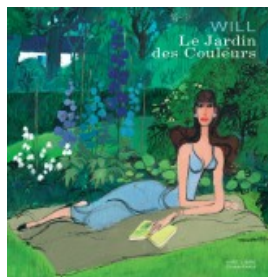

In this series